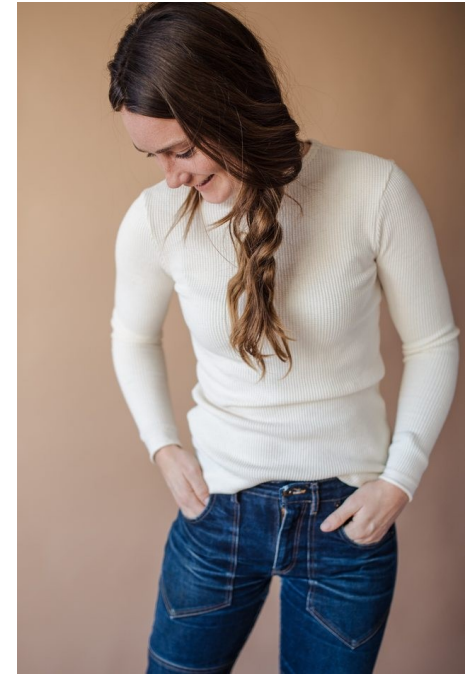

Maggie INC.

CRYSTAL OUIMETTE

HEIGHT 5' 8" BUST 32" CUP B WAIST 28" HIP 33" SHOE 8 DRESS 4-6 HAIR BROWN EYES GREEN