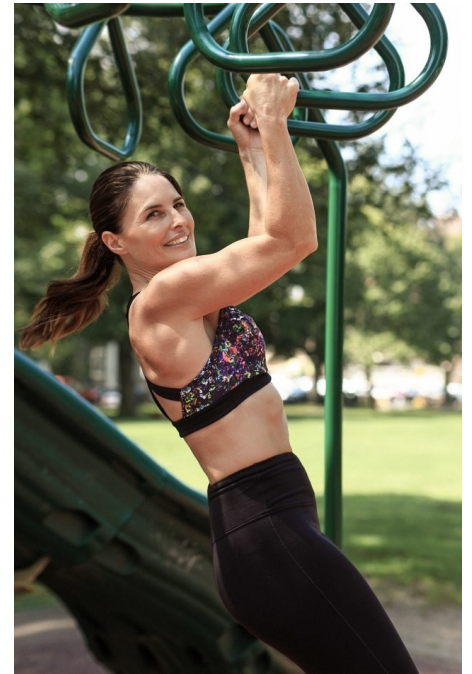

Maggie INC.

DIANNE P.

HEIGHT 5' 7" BUST 34" CUP B WAIST 27" HIP 34" SHOE 8.5 DRESS 2-4 EYES BROWN