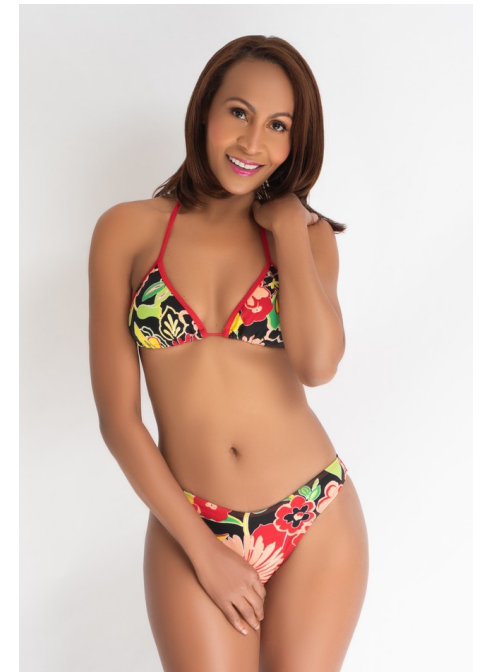

Maggie INC.

ELSA ROCHA

HEIGHT 5' 9" BUST 33" CUP B WAIST 25¼" HIP 36" SHOE 8 DRESS 0-2 HAIR BROWN
EYES BROWN