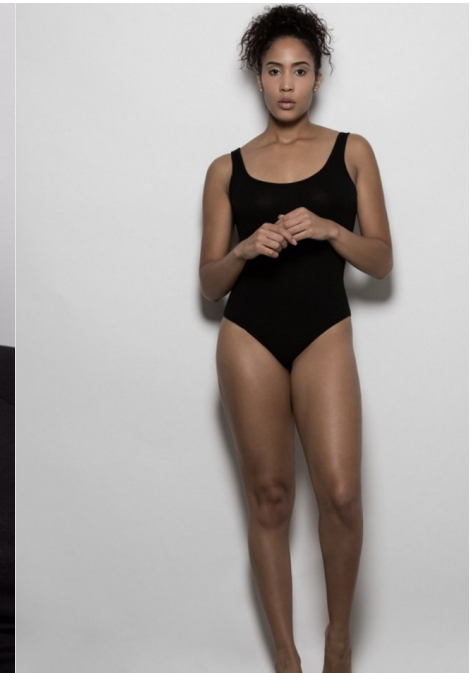

*Maggie* INC.

**FRANCESCA NIVAL**

HEIGHT 5' 7½" BUST 32" CUP B WAIST 25¼" HIP 35" SHOE 8.5 DRESS 2-4  
HAIR BROWN EYES BROWN