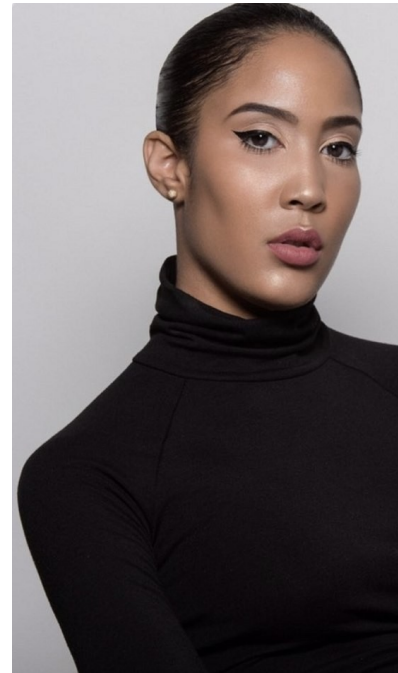

*Maggie* INC.

**FRANCESCA NIVAL**

HEIGHT 5' 7½" BUST 32" CUP B WAIST 25¼" HIP 35" SHOE 8.5 DRESS 2-4  
HAIR BROWN EYES BROWN