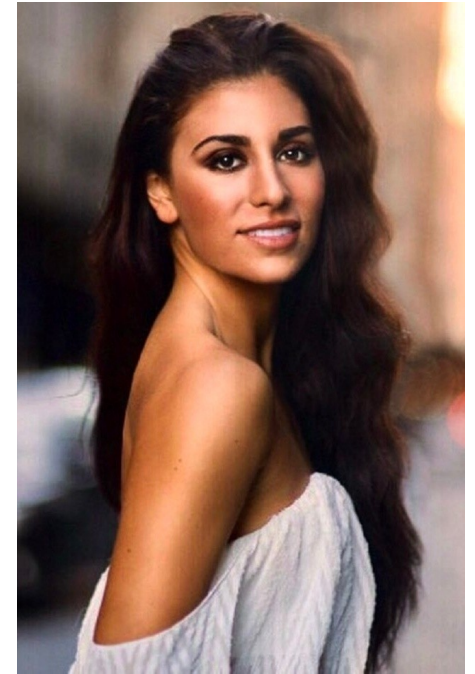

*Maggie* INC.

**GABRIELLE PERAGINE**

HEIGHT 5' 6" BUST 34" CUP B WAIST 28" HIP 38" SHOE 8 DRESS 2-4  
HAIR BROWN - DARK EYES BROWN