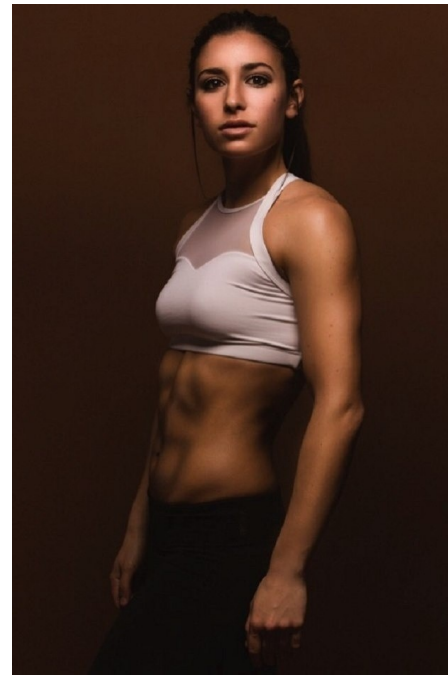

*Maggie* INC.

**GABRIELLE PERAGINE**

HEIGHT 5' 6" BUST 34" CUP B WAIST 28" HIP 38" SHOE 8 DRESS 2-4  
HAIR BROWN - DARK EYES BROWN