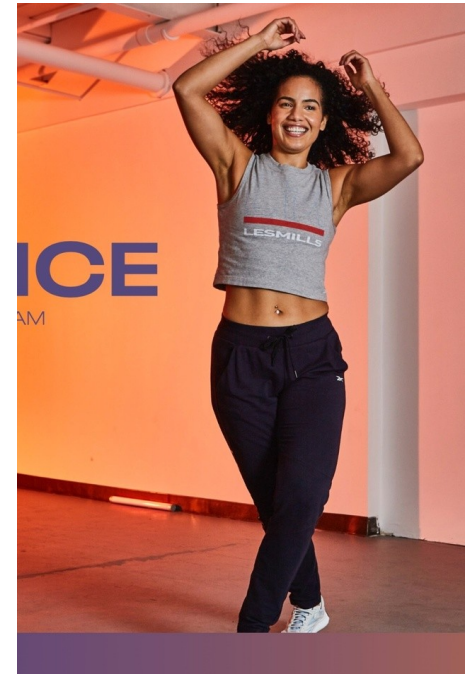

Maggie INC.

JACARINA SOTO

HEIGHT 5' 9" BUST 36" CUP B WAIST 30" HIP 40" SHOE 9 DRESS 6
HAIR BROWN - DARK EYES BROWN