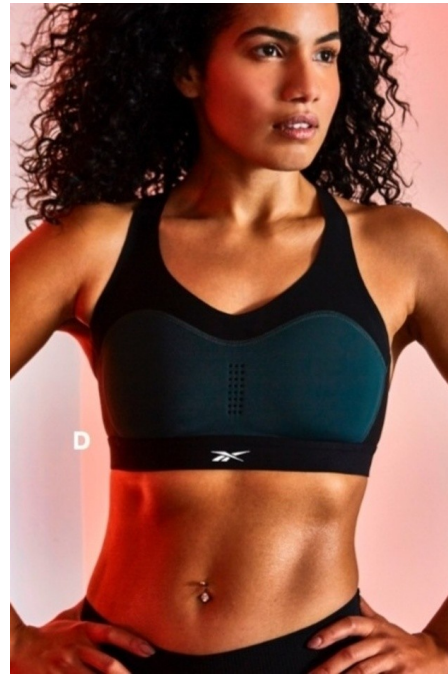

Maggie INC.

JACARINA SOTO

HEIGHT 5' 9" BUST 36" CUP B WAIST 30" HIP 40" SHOE 9 DRESS 6
HAIR BROWN - DARK EYES BROWN