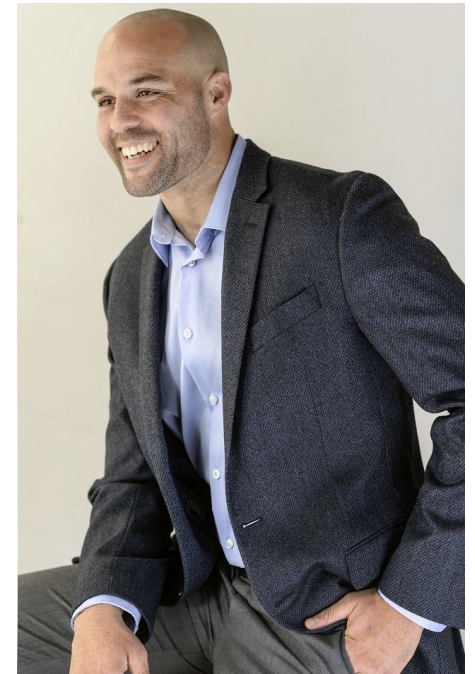

Maggie INC.

JJ JONES

HEIGHT 6' 0" WAIST 34" COLLAR 16½" SHOE 12 SUIT 44R INSEAM 32" SLEEVE 35"
HAIR BROWN EYES BROWN