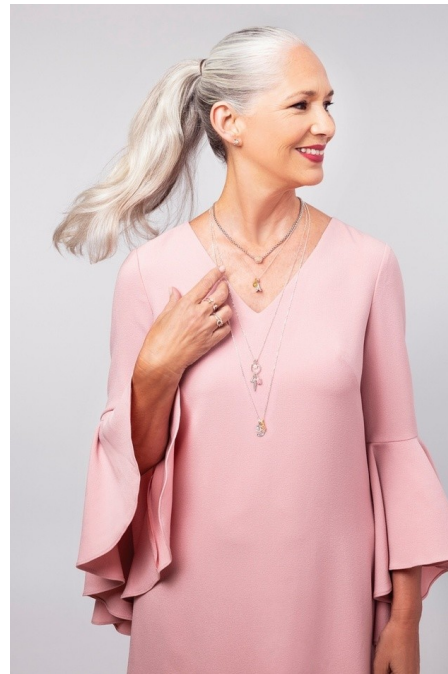

Maggie INC.

JUDITH DAVIS

HEIGHT 5' 8" BUST 36" CUP B WAIST 28" HIP 37" SHOE 9 DRESS 6-8 HAIR GREY
EYES BROWN