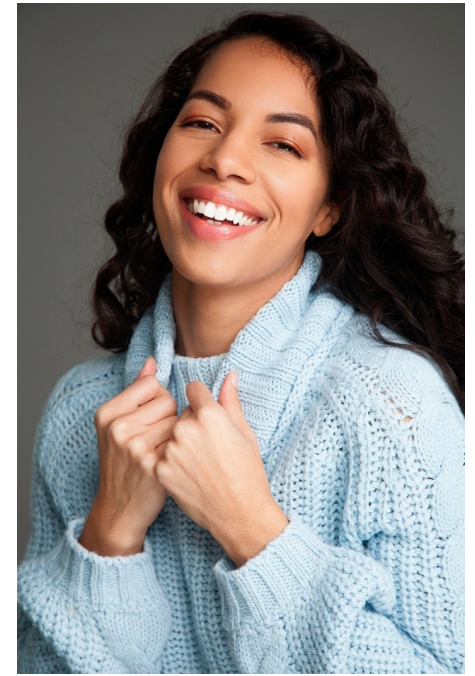

Maggie INC.

KAY LYNN LOPEZ

HEIGHT 5' 7" BUST 36" CUP C WAIST 26" HIP 34" SHOE 9 DRESS 4-6
HAIR BROWN - DARK EYES BROWN