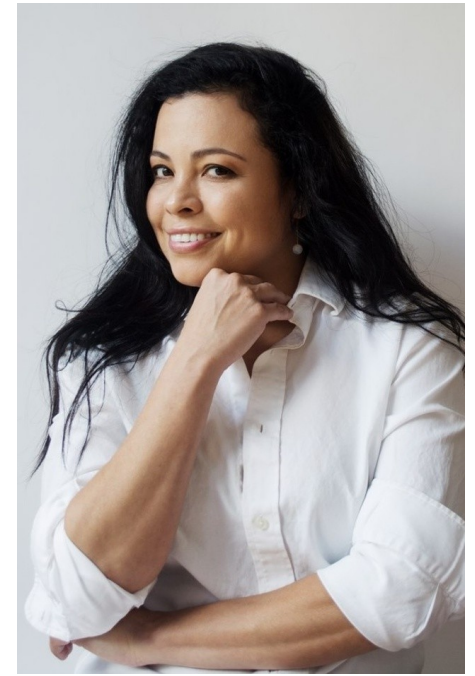

Maggie INC.

MARILYN CORTEZ

HEIGHT 5' 4" BUST 34" CUP D WAIST 31" HIP 39" SHOE 6.5 DRESS 6 HAIR BLACK
EYES BROWN