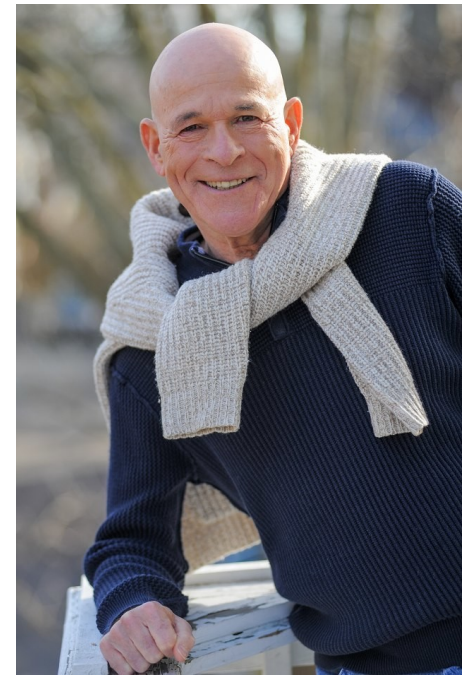

*Maggie* INC.

**MARK GOLDBERG**

HEIGHT 6' 0" WAIST 33" COLLAR 16" SHOE 10.5 SUIT 42L INSEAM 32" SLEEVE 33"  
HAIR BALD EYES BROWN