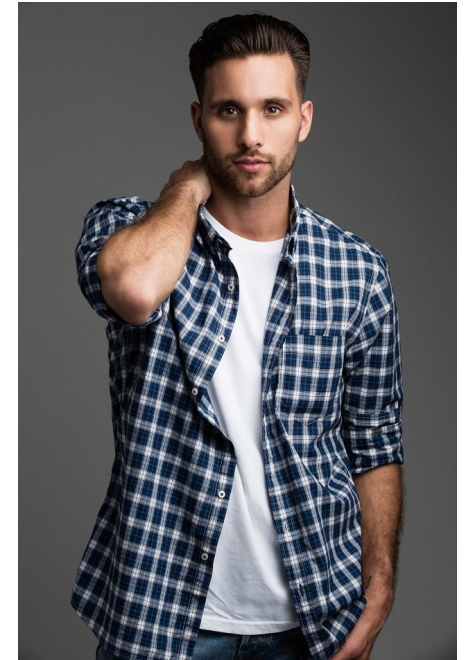

*Maggie* INC.

NICK SILVA

HEIGHT 5' 10" WAIST 32" SHOE 10 SUIT 42R HAIR BROWN EYES BROWN