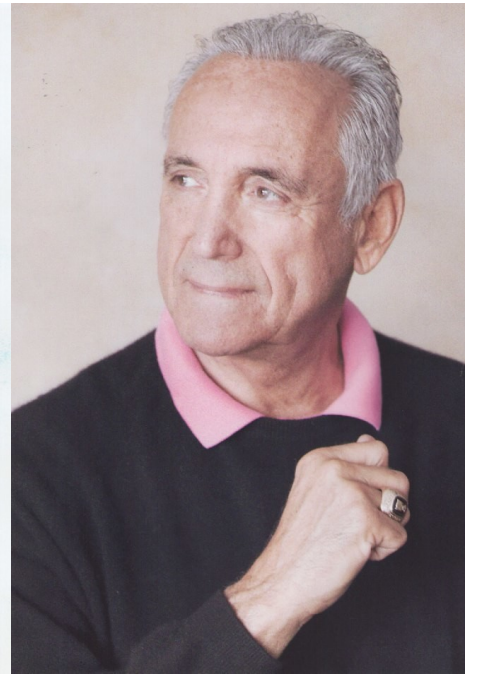

*Maggie* INC.

**NORM APPEL**

HEIGHT 6' 1½" WAIST 38" SHOE 10.5 SUIT 46L INSEAM 31" HAIR GREY EYES BROWN