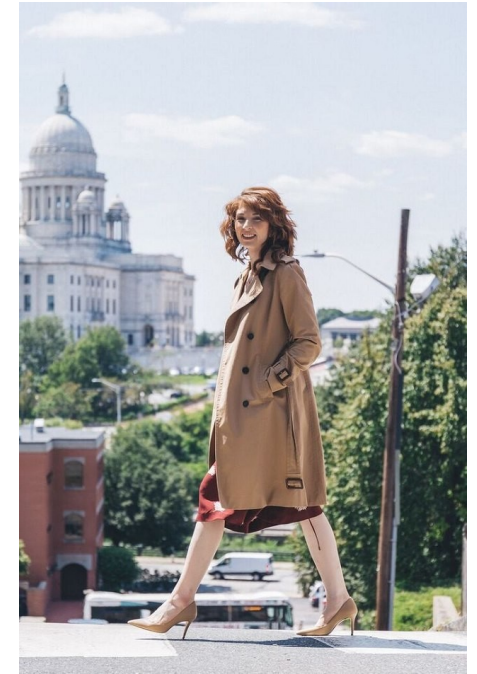

Maggie INC.

**PATSY CULP**

HEIGHT 5' 7" BUST 34" CUP B WAIST 25" HIP 35" SHOE 7.5 DRESS 0-2 HAIR AUBURN  
EYES BLUE