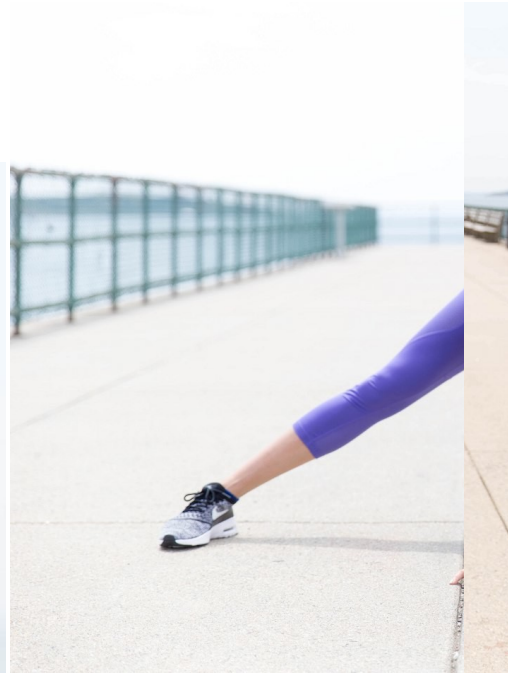

Maggie INC.

**NEW**

TB12 LIMITED EDITION  
**CREW NECK**

GET HOLIDAY READY

**ROSIE FORSTER**

HEIGHT 5' 8" BUST 34" CUP B WAIST 25 1/4" HIP 34" SHOE 8 DRESS 2 HAIR BROWN  
EYES HAZEL