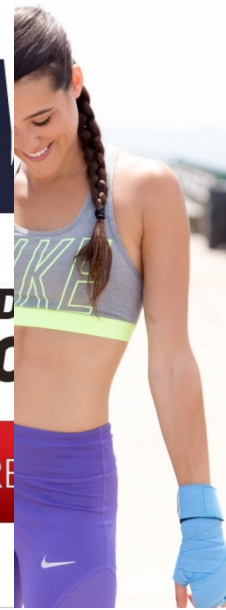

Maggie INC.

**NEW**

TB12 LIMITED EDITION  
**CREW NECK**

GET HOLIDAY READY

**ROSIE FORSTER**

HEIGHT 5' 8" BUST 34" CUP B WAIST 25 1/4" HIP 34" SHOE 8 DRESS 2 HAIR BROWN  
EYES HAZEL