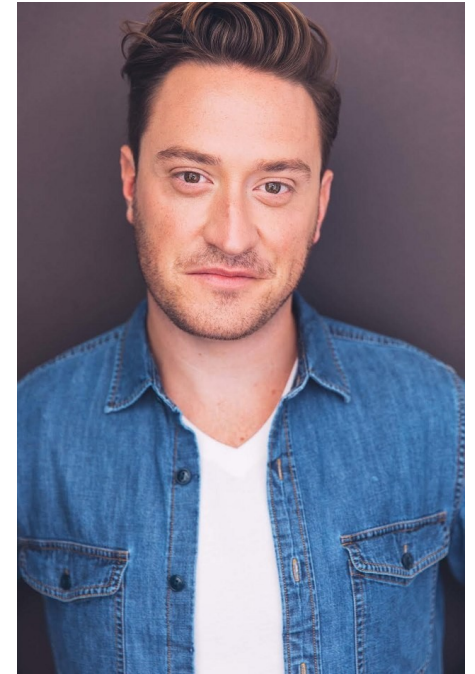

*Maggie* INC.

**SEAN PATRICK GIBBONS**

HEIGHT 6' 0" WAIST 32" COLLAR 16" SHOE 10.5 SUIT 38R INSEAM 32" SLEEVE 34"  
HAIR BROWN EYES HAZEL