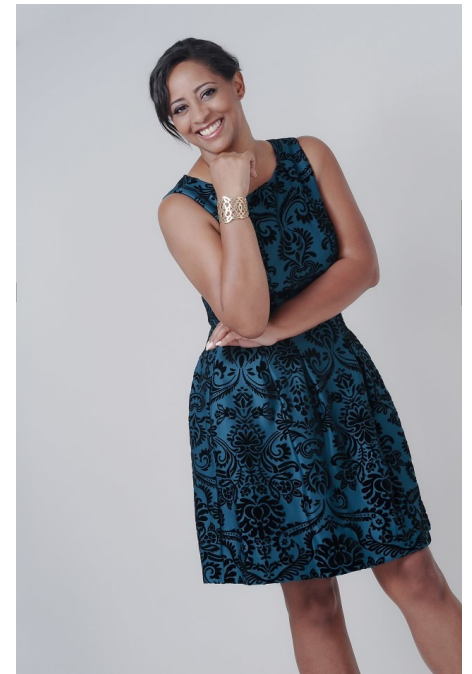

Maggie INC.

SUSANA RODRIGUEZ

HEIGHT 5' 7" BUST 34" CUP DD WAIST 32" HIP 42" SHOE 9 DRESS 12 HAIR BROWN
EYES BROWN