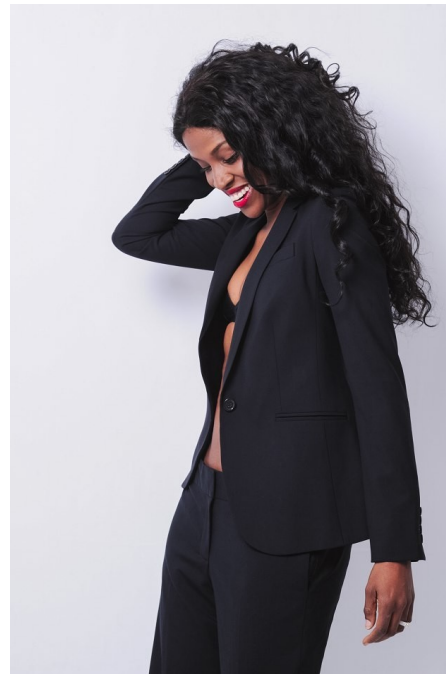

Maggie INC.

TACHOU

HEIGHT 5' 10" BUST 32" CUP B WAIST 27" HIP 34" SHOE 9 DRESS 4
HAIR BROWN - DARK EYES BROWN