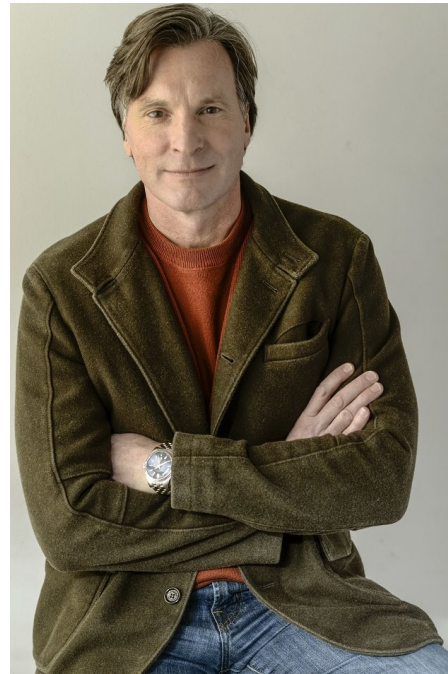

Maggie INC.

WAYNE GROVER

HEIGHT 6' 0" WAIST 32" COLLAR 15" SHOE 10 SUIT 40L INSEAM 33" SLEEVE 35"
HAIR BROWN EYES HAZEL