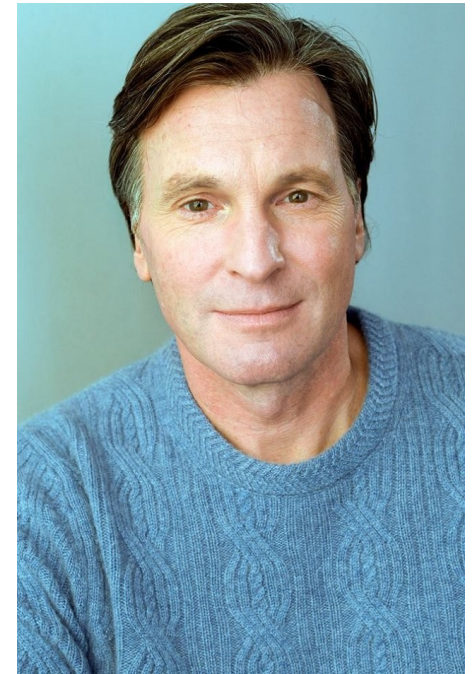

Maggie INC.

WAYNE GROVER

HEIGHT 6' 0" WAIST 32" COLLAR 15" SHOE 10 SUIT 40L INSEAM 33" SLEEVE 35"
HAIR BROWN EYES HAZEL