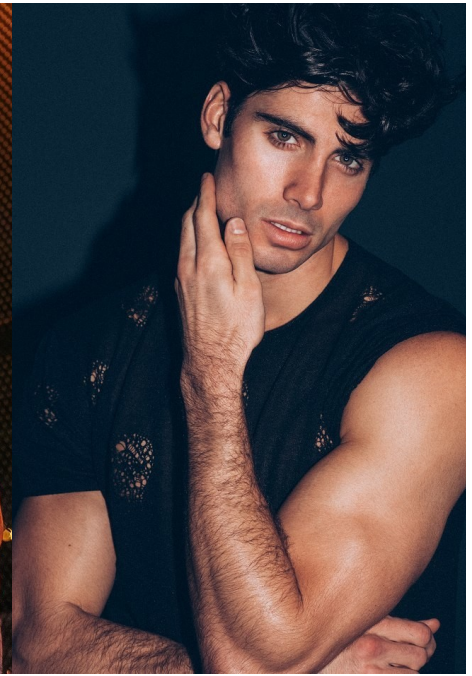

*Maggie* INC.

**BRANDON GOSS**

HEIGHT 6' 2" WAIST 31" COLLAR 15" SHOE 12 SUIT 40L INSEAM 32" SLEEVE 34"  
HAIR BROWN EYES HAZEL