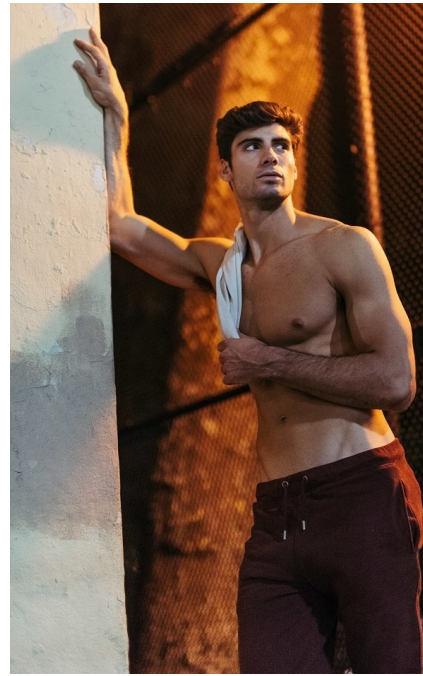

*Maggie* INC.

**BRANDON GOSS**

HEIGHT 6' 2" WAIST 31" COLLAR 15" SHOE 12 SUIT 40L INSEAM 32" SLEEVE 34"  
HAIR BROWN EYES HAZEL