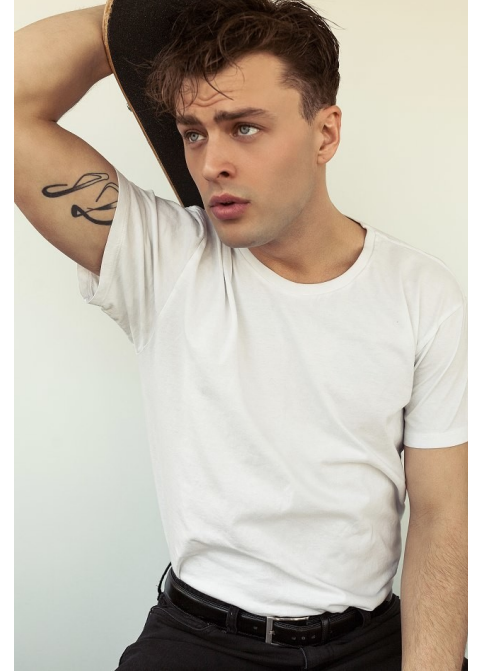

Maggie INC.

CAMERON JAMES

HEIGHT 6'1" WAIST 31" SHOE 10.5 SUIT 40L INSEAM 34" HAIR BROWN
EYES BLUE-GREEN