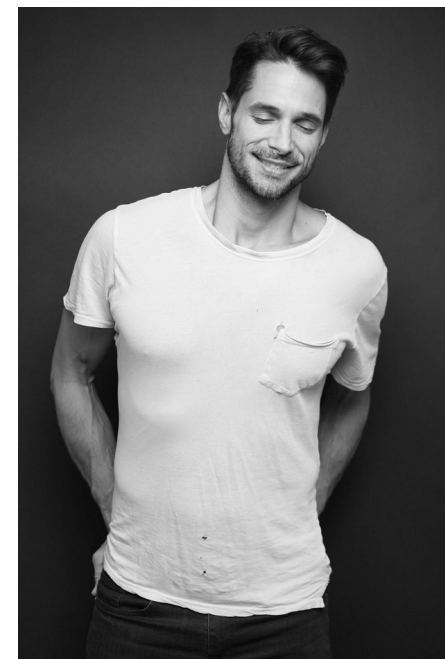

MaggiE INC.

CHRIS MARINO

HEIGHT 6' 0" WAIST 32" COLLAR 15" SHOE 11.5 SUIT 40L INSEAM 32" SLEEVE 35"
HAIR BROWN EYES BROWN