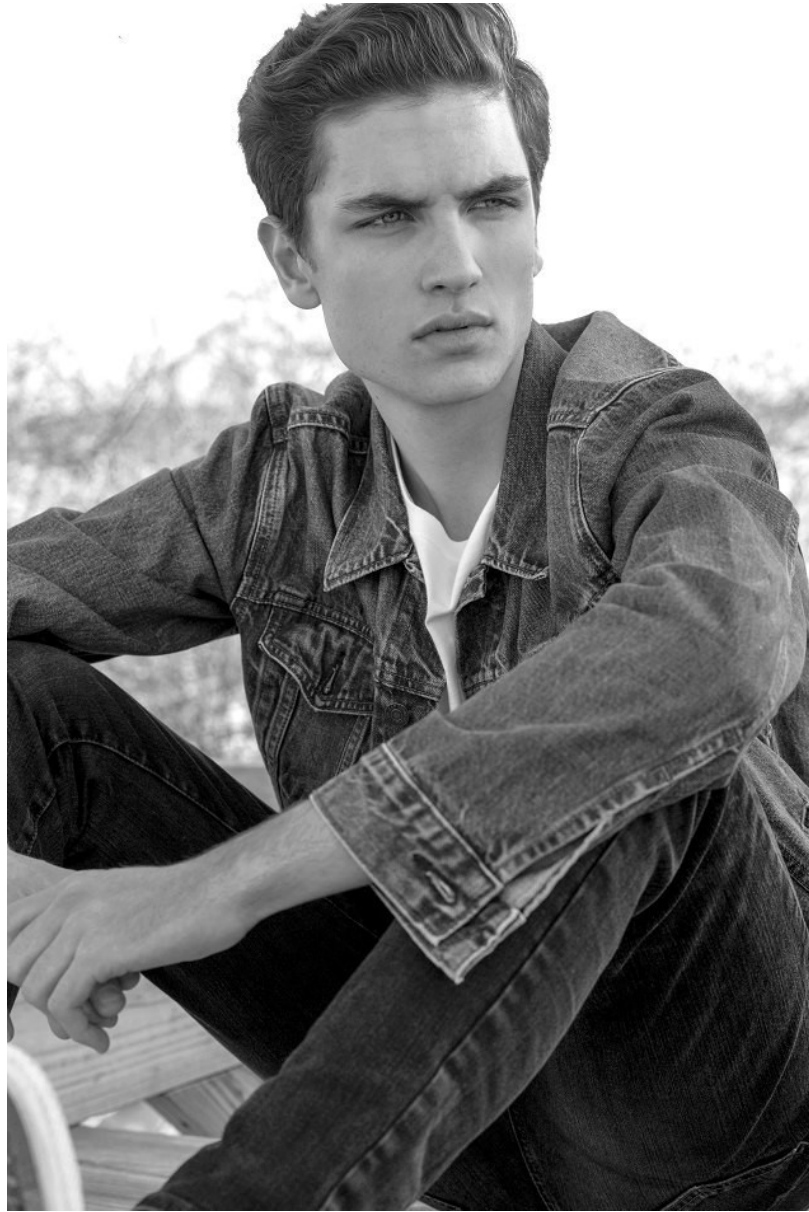

Maggie INC.

DYLAN ALEXANDER

HEIGHT 6' 2" WAIST 30" COLLAR 14½" SHOE 12 SUIT 38R INSEAM 32" SLEEVE 32"
HAIR BROWN EYES BLUE-GREY