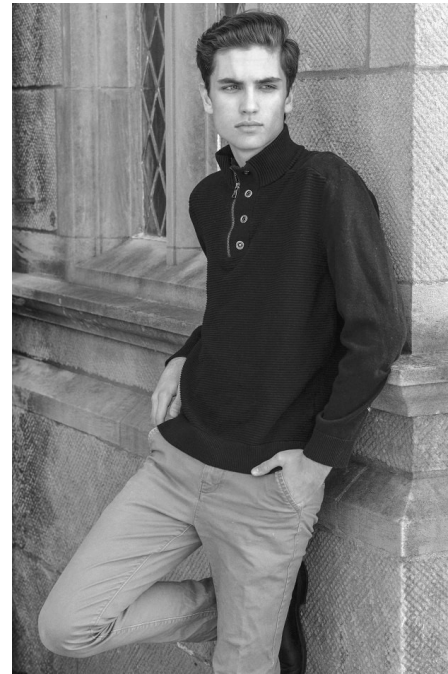

Maggie INC.

DYLAN ALEXANDER

HEIGHT 6' 2" WAIST 30" COLLAR 14½" SHOE 12 SUIT 38R INSEAM 32" SLEEVE 32"
HAIR BROWN EYES BLUE-GREY