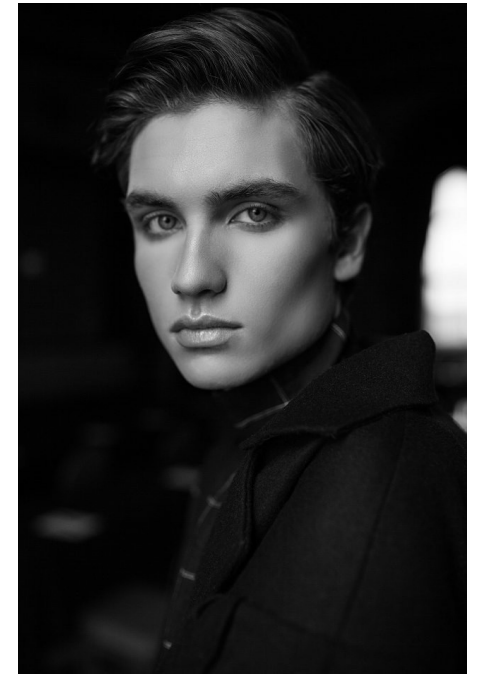

Maggie INC.

DYLAN ALEXANDER

HEIGHT 6' 2" WAIST 30" COLLAR 14½" SHOE 12 SUIT 38R INSEAM 32" SLEEVE 32"
HAIR BROWN EYES BLUE-GREY