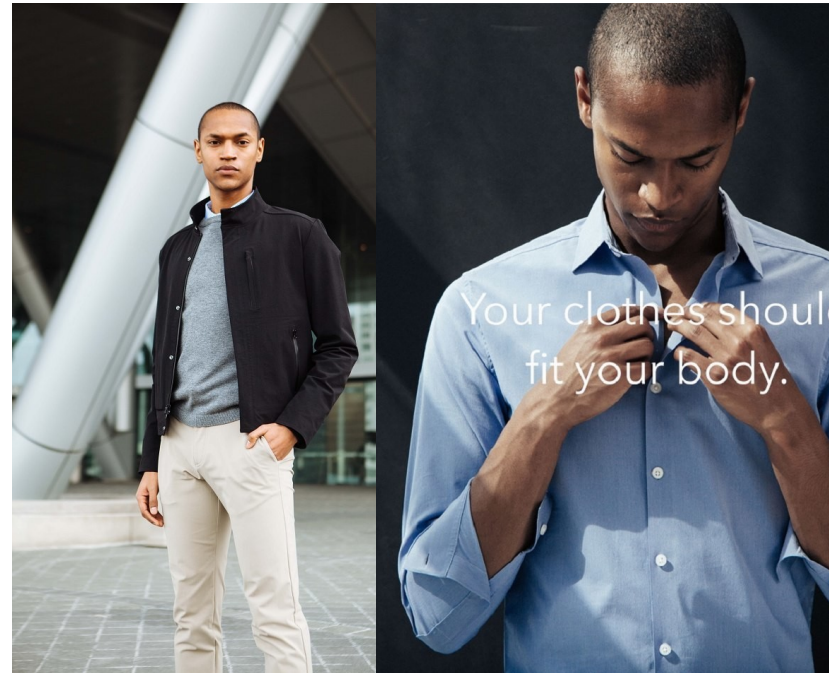

Maggie INC.

GRIFF STARK-ENNIS

HEIGHT 6' 1" WAIST 31" SHOE 12 SUIT 40R INSEAM 32" HAIR BROWN - DARK
EYES BROWN