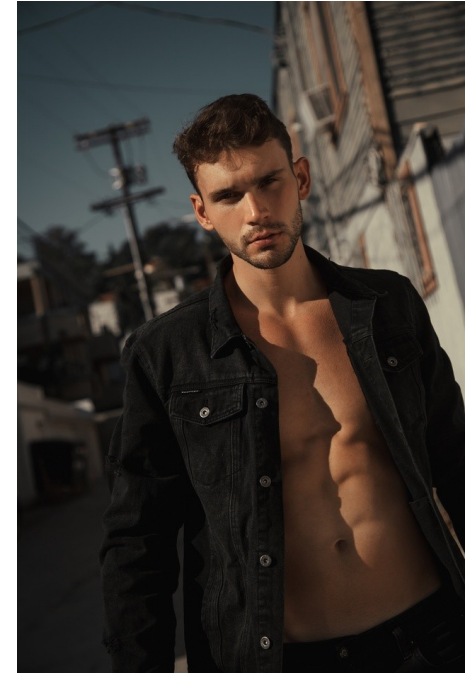

*Maggie* INC.

**JEREMY COOK**

HEIGHT 6' 2" WAIST 32" COLLAR 16" SHOE 12 SUIT 40L INSEAM 34"  
HAIR BLONDE - DARK EYES HAZEL