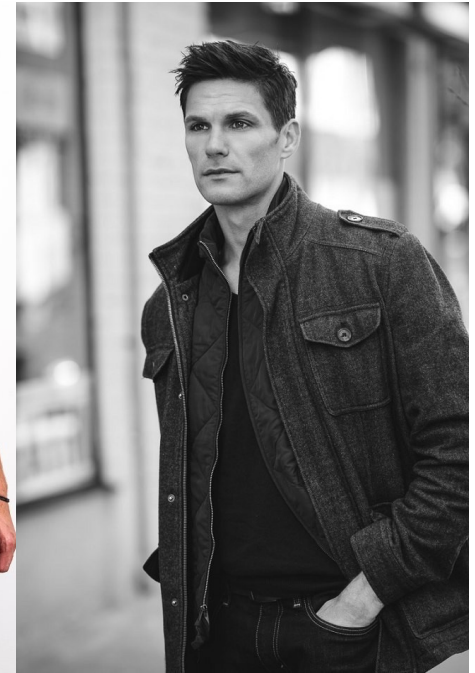

Maggie INC.

JOHN WARD

HEIGHT 6' 1" WAIST 31" COLLAR 15" SHOE 9.5 SUIT 40R INSEAM 32" SLEEVE 34"
HAIR BROWN EYES HAZEL