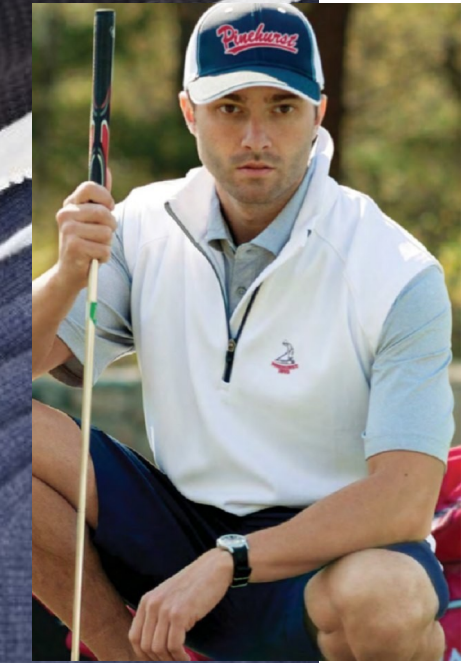

*Maggie* INC.

**MATTHEW CATANZANO**

HEIGHT 5' 10" WAIST 30" SHOE 10 SUIT 38R INSEAM 31" HAIR BROWN EYES BROWN