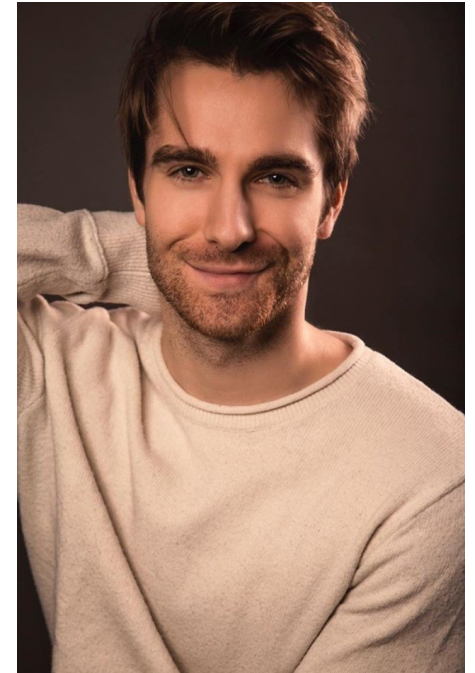

*Maggie* INC.

**MIKE HESLIN**

HEIGHT 6' 0" WAIST 30" COLLAR 15½" SHOE 11 SUIT 40R INSEAM 32" SLEEVE 33"  
HAIR BLONDE EYES GREEN