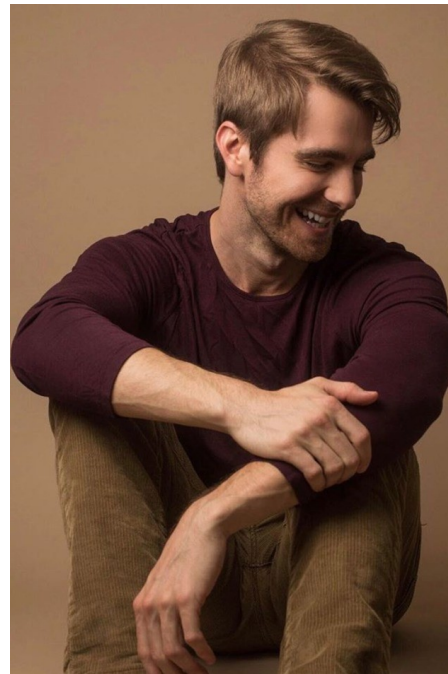

*Maggie* INC.

**MIKE HESLIN**

HEIGHT 6' 0" WAIST 30" COLLAR 15½" SHOE 11 SUIT 40R INSEAM 32" SLEEVE 33"  
HAIR BLONDE EYES GREEN