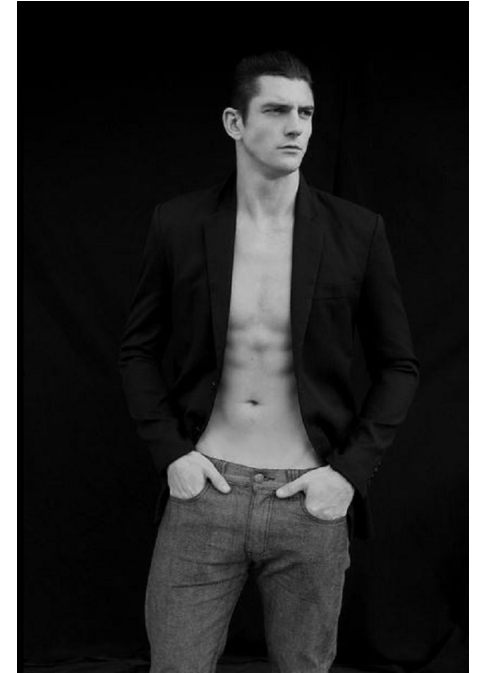

Maggie INC.

PETER WARD

HEIGHT 6' 1½" WAIST 32" SHOE 9 SUIT 40L INSEAM 32" HAIR BROWN EYES BROWN