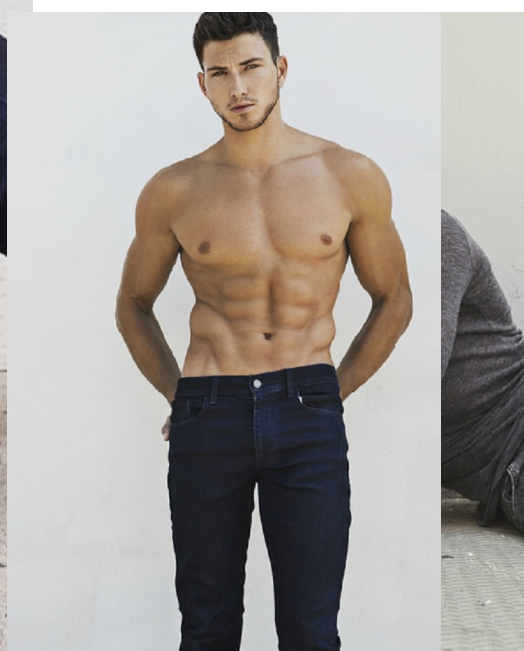

MaggiE INC.

ROB WILSON

HEIGHT 6' 0" WAIST 32" COLLAR 16" SHOE 11 SUIT 40R INSEAM 33" SLEEVE 34"
HAIR BROWN EYES HAZEL