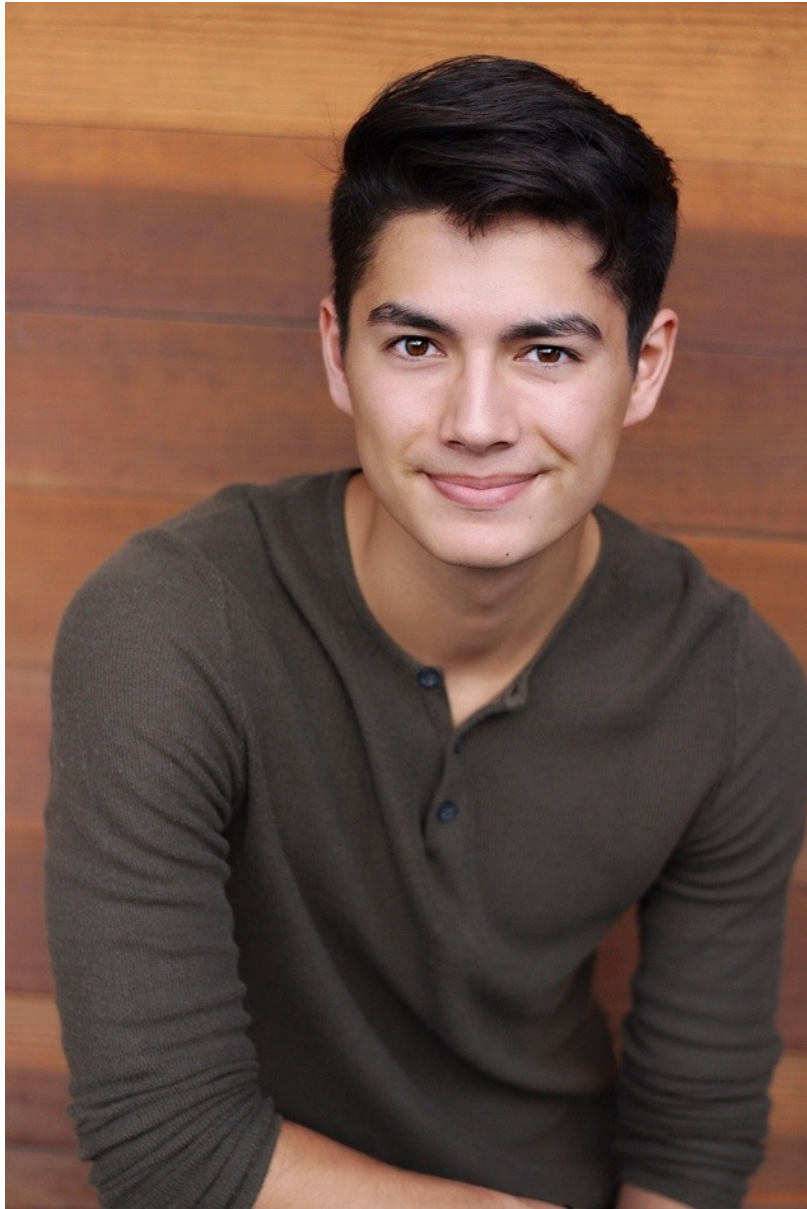

Maggie INC.

TEDDY JURCZUK

HEIGHT 6' 0" WAIST 30" COLLAR 14" SHOE 10 SUIT 38R INSEAM 32" SLEEVE 32"
HAIR BROWN EYES BROWN