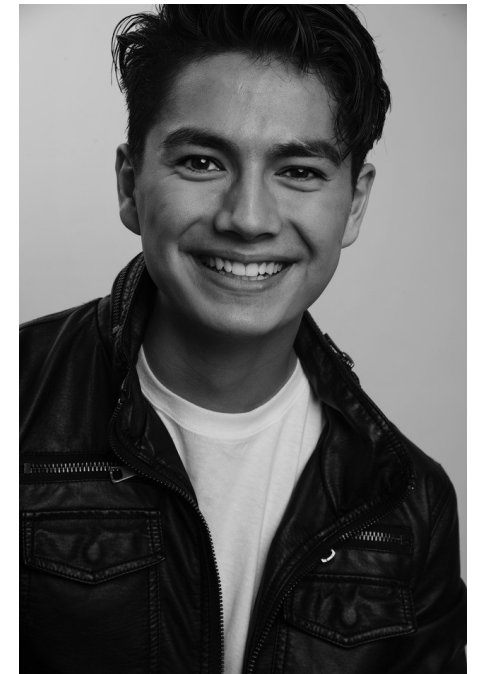

Maggie INC.

TEDDY JURCZUK

HEIGHT 6' 0" WAIST 30" COLLAR 14" SHOE 10 SUIT 38R INSEAM 32" SLEEVE 32"
HAIR BROWN EYES BROWN