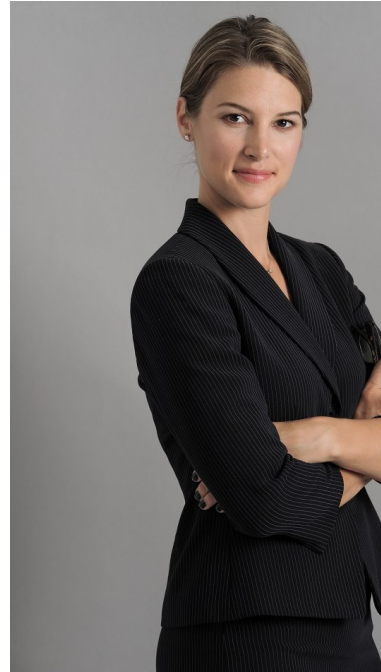

Maggie INC.

TRACI THORESEN

HEIGHT 5' 10" BUST 36" CUP D WAIST 29" HIP 39" SHOE 11 DRESS 6-8  
HAIR BLONDE - DARK EYES BROWN