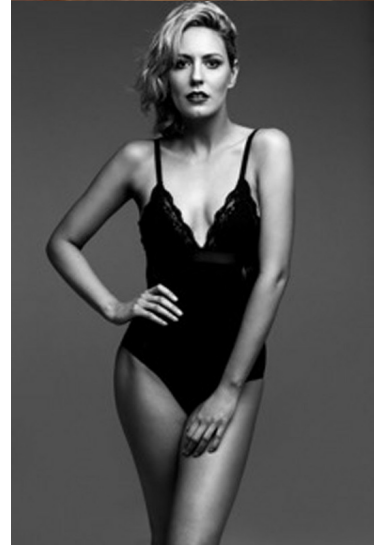

EVELYN O

HEIGHT 174CM BUST 89CM WAIST 71CM HIP 94CM SHOE 9 HAIR BLONDE - DARK EYES HAZEL

STATE VIC

@JRMANAGEMENT WWW.JR-MANAGEMENT.COM.AU