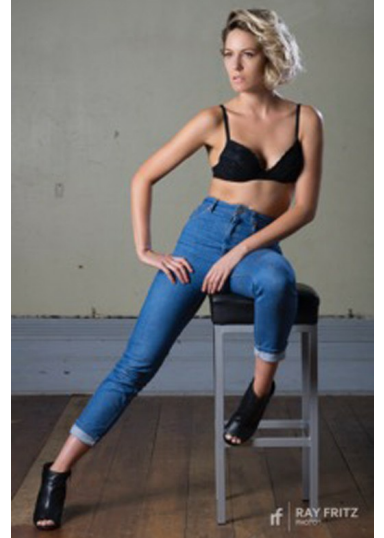

EVELYN O

HEIGHT 174CM BUST 89CM WAIST 71CM HIP 94CM SHOE 9 HAIR BLONDE - DARK EYES HAZEL

STATE VIC

@JRMANAGEMENT WWW.JR-MANAGEMENT.COM.AU