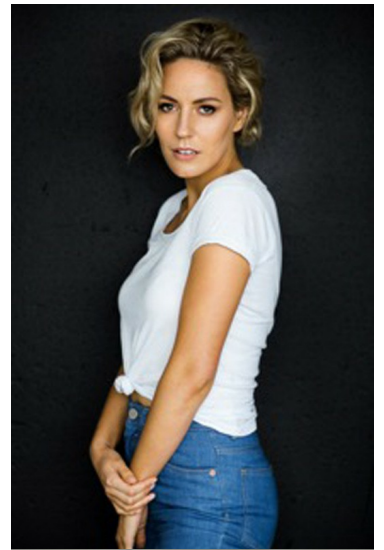

EVELYN O

HEIGHT 174CM BUST 89CM WAIST 71CM HIP 94CM SHOE 9 HAIR BLONDE - DARK EYES HAZEL

STATE VIC

@JRMANAGEMENT WWW.JR-MANAGEMENT.COM.AU