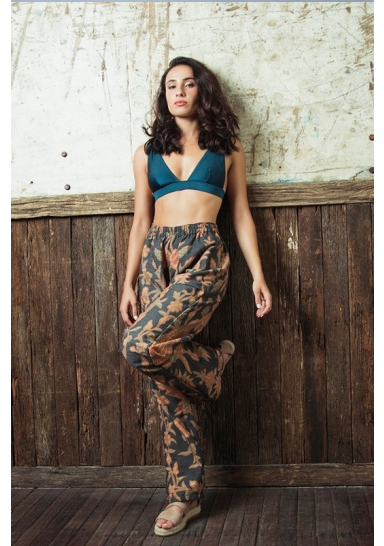

SABRINA Y

HEIGHT 160CM BUST 83CM WAIST 69CM HIP 88CM SHOE 6 HAIR BROWN - DARK EYES HAZEL

STATE NSW

@JRMANAGEMENT WWW.JR-MANAGEMENT.COM.AU