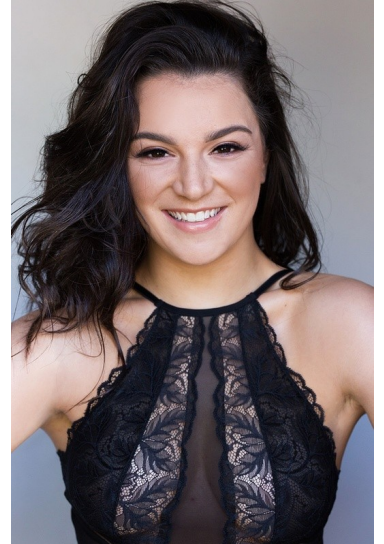

JORDY B

HEIGHT 160CM BUST 88CM WAIST 71CM HIP 86CM SHOE 6 DRESS 8 US / 12 UK / 40 EU HAIR BROWN - DARK EYES BROWN

STATE VIC

@JRMANAGEMENT WWW.JR-MANAGEMENT.COM.AU