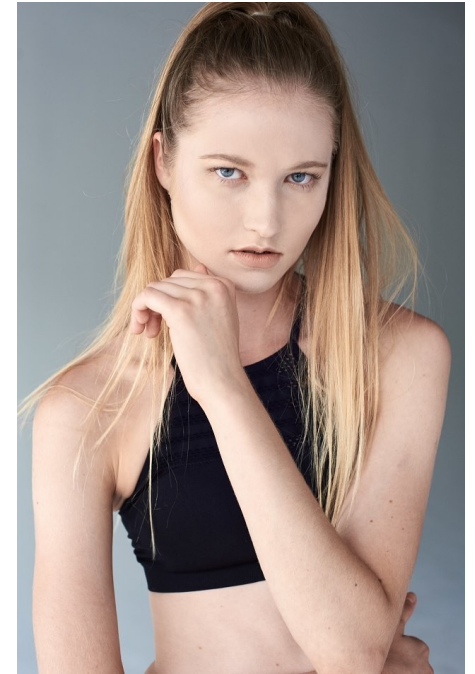

Maggie INC.

ALBANY ALEXANDER

HEIGHT 5' 11" BUST 32" WAIST 24" HIP 37" SHOE 9 DRESS 2-4 CUP A
HAIR BLONDE - DARK EYES BLUE