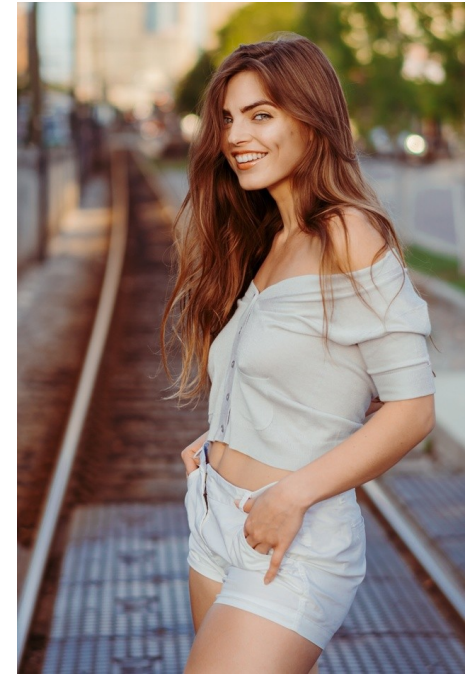

Maggie INC.

BLAKE FORDYCE

HEIGHT 5' 7" BUST 34" WAIST 26½" HIP 36½" SHOE 9 DRESS 4 CUP D
HAIR BROWN - LIGHT EYES BLUE-GREEN