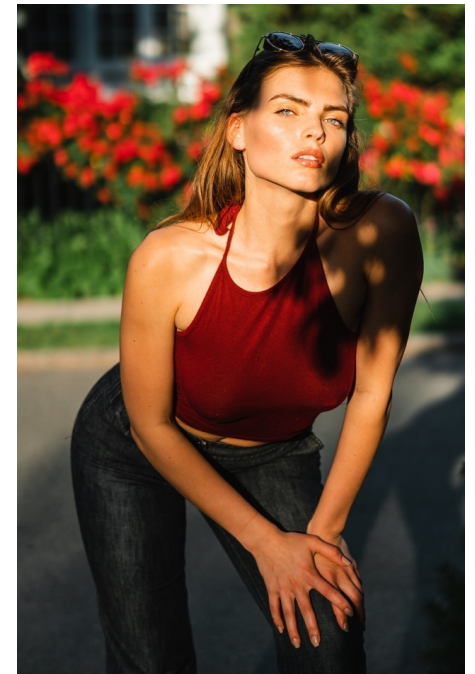

Maggie INC.

BLAKE FORDYCE

HEIGHT 5' 7" BUST 34" WAIST 26½" HIP 36½" SHOE 9 DRESS 4 CUP D
HAIR BROWN - LIGHT EYES BLUE-GREEN