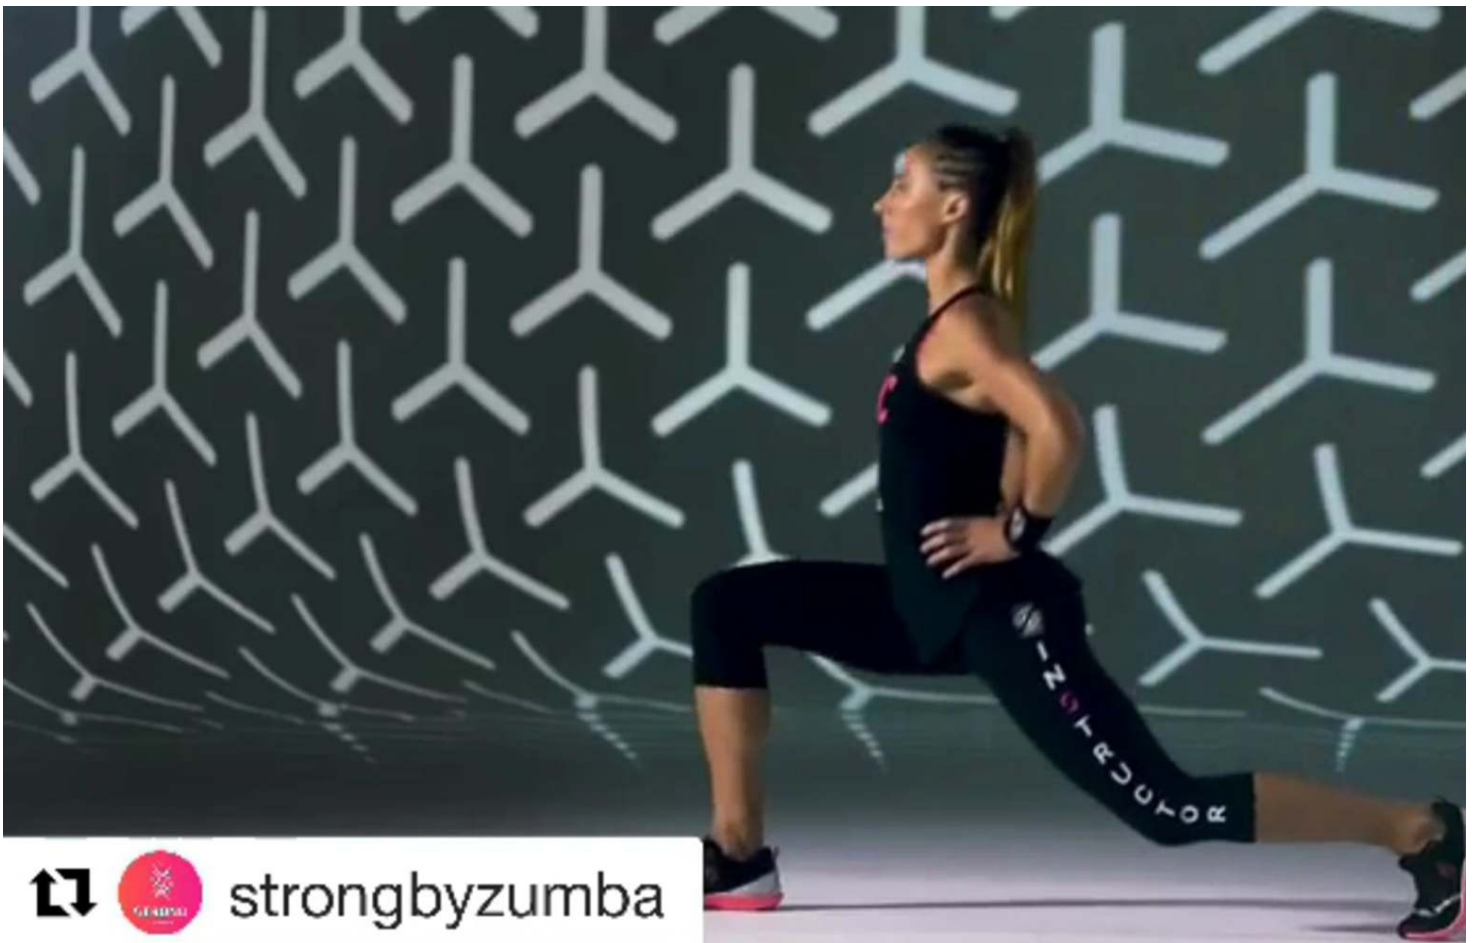

HEIGHT 5'7½" DRESS 0-2 US / 4-6 UK / 32-34 EU BUST 32B WAIST 25" HIPS 37" SHOE 8.5 HAIR BLONDE EYES BLUE

strongbyzumba