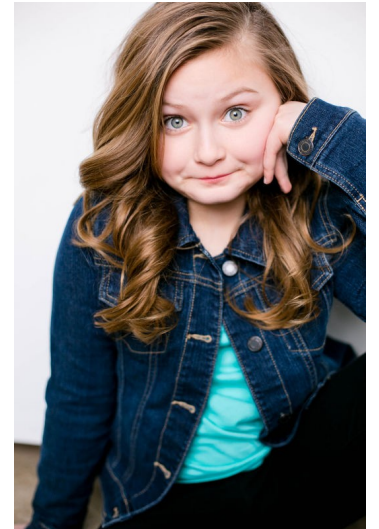

KELLEN FINNEGAN

HEIGHT **4' 7"** SHOE **3.5** KIDS' CLOTHING **10/12** HAIR **BLONDE** EYES **GREEN-GREY**