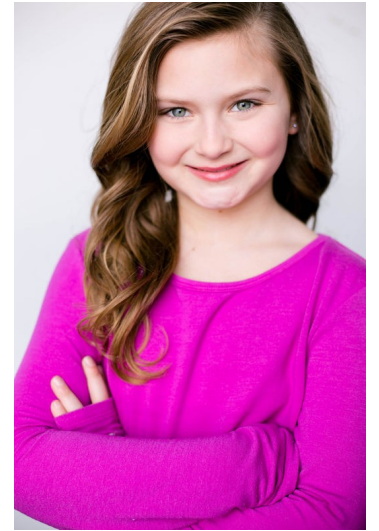

KELLEN FINNEGAN

HEIGHT **4' 7"** SHOE **3.5** KIDS' CLOTHING **10/12** HAIR **BLONDE** EYES **GREEN-GREY**