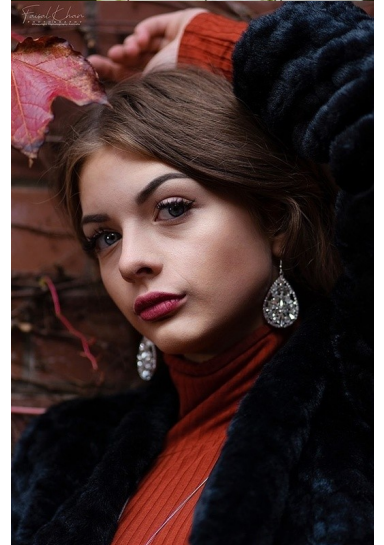

# INDYANNA C

HEIGHT 165CM BUST 61CM WAIST 56CM HIP 64CM SHOE 8.5 DRESS 00 US / 2 UK / 30 EU HAIR BLONDE - DARK EYES BLUE

STATE VIC

@JRMANAGEMENT WWW.JR-MANAGEMENT.COM.AU