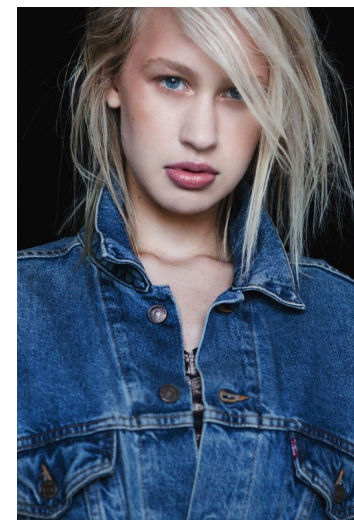

**HADDIE GRASSMAN**

HEIGHT **5' 11"** BUST **30"** SHOE **9** DRESS **4 US / 8 UK / 36 EU** APPAREL **S** WAIST **25½"** HIP **34!**  
PANTS **4** HAIR **BLONDE** EYES **BLUE**