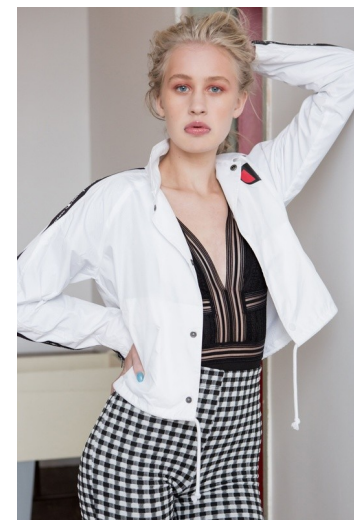

**HADDIE GRASSMAN**

HEIGHT **5' 11"** BUST **30"** SHOE **9** DRESS **4 US / 8 UK / 36 EU** APPAREL **S** WAIST **25½"** HIP **34!**  
PANTS **4** HAIR **BLONDE** EYES **BLUE**