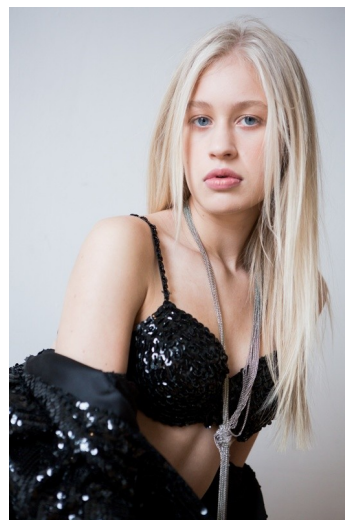

**HADDIE GRASSMAN**

HEIGHT **5' 11"** BUST **30"** SHOE **9** DRESS **4 US / 8 UK / 36 EU** APPAREL **S** WAIST **25½"** HIP **34!**  
PANTS **4** HAIR **BLONDE** EYES **BLUE**