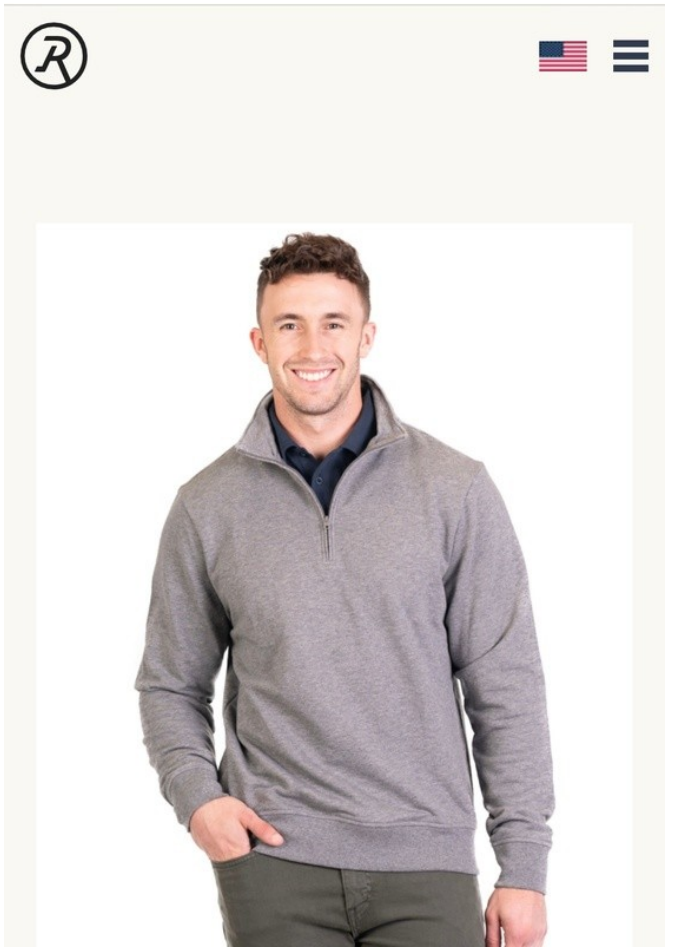

HEIGHT **6'1"** WAIST **32"** INSEAM **34"** SHOE **12** SUIT **42L** COLLAR **16"** SLEEVE **35"** SHIRT **L** SUIT LENGTH **L** HAIR **BROWN** EYES **HAZEL**

★★★★★ 85 Reviews

QUANTITY

1

\$79.00

Add to Cart