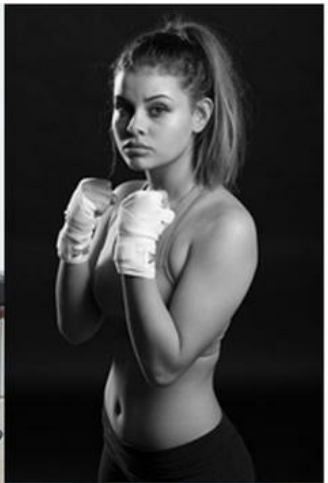

HEIGHT 5'0" BUST 31" WAIST 29" HIP 36" SHOE 4.5 DRESS 2US / 6UK / 34 EU HAIR BROWN - LIGHT EYES HAZEL

isabelle strauss

isabelle strauss

HT: 5'0"

Size: 2

Bust: 31"

Waist: 29.5"

Hips: 36"

Shoe: 4.5

Hair: Brown

Eyes: Brown

DOCHERTY  
2044 EUCLID AVENUE•SUITE 500•CLEVELAND, OH 44115•216.522.1300