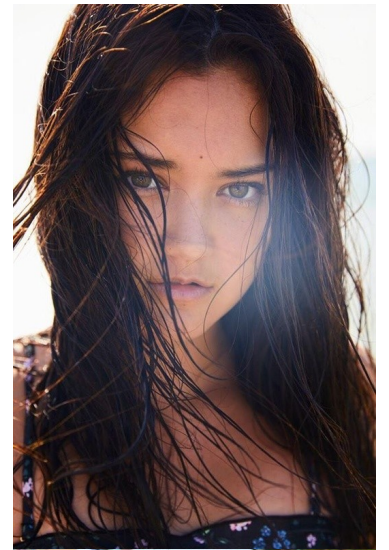

# BRITNEY G

HEIGHT 173CM SHOE 9 BUST 76CM WAIST 66CM HIP 83CM DRESS 8 US / 12 UK / 40 EU HAIR BROWN - DARK EYES HAZEL

STATE VIC

@JRMANAGEMENT WWW.JR-MANAGEMENT.COM.AU