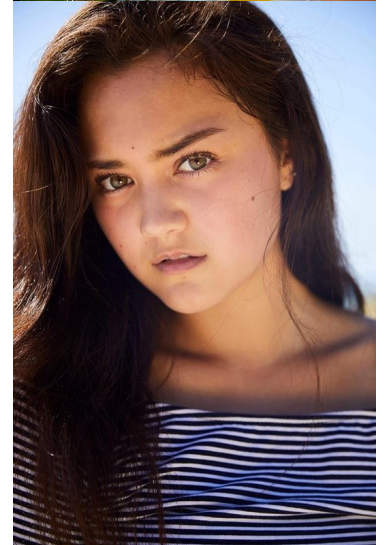

# BRITNEY G

HEIGHT 173CM SHOE 9 BUST 76CM WAIST 66CM HIP 83CM DRESS 8 US / 12 UK / 40 EU HAIR BROWN - DARK EYES HAZEL

STATE VIC

@JRMANAGEMENT WWW.JR-MANAGEMENT.COM.AU