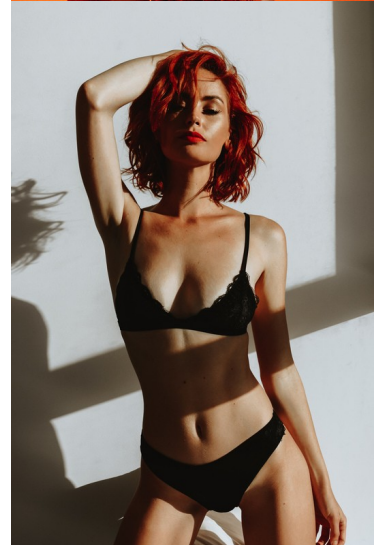

KATE DAVIDSON

HEIGHT 177CM BUST 83CM WAIST 60CM HIP 89CM SHOE 8 DRESS 8 US / 12 UK / 40 EU HAIR RED EYES BLUE-GREEN

STATE QLD

@JRMANAGEMENT WWW.JR-MANAGEMENT.COM.AU