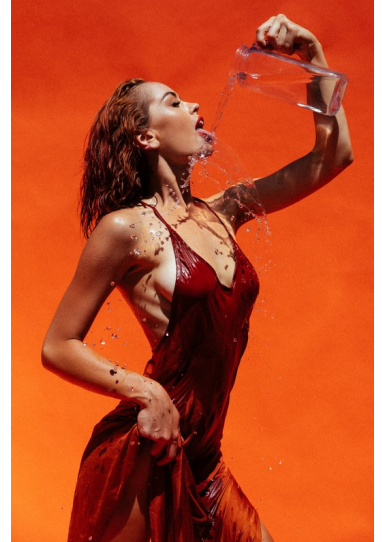

KATE DAVIDSON

HEIGHT 177CM BUST 83CM WAIST 60CM HIP 89CM SHOE 8 DRESS 8 US / 12 UK / 40 EU HAIR RED EYES BLUE-GREEN

STATE QLD

@JRMANAGEMENT WWW.JR-MANAGEMENT.COM.AU