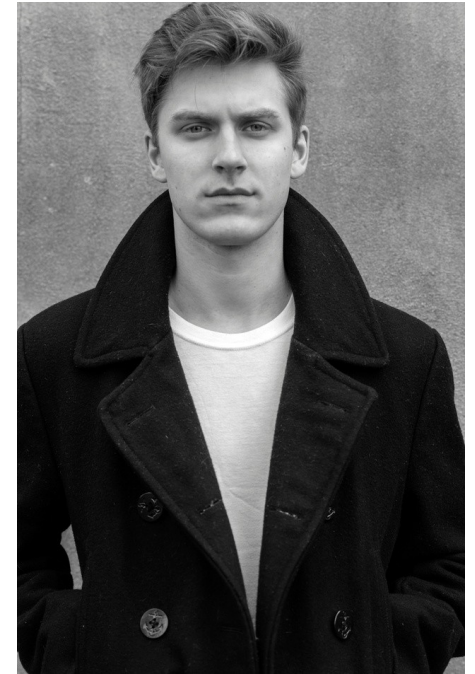

Maggie INC.

GEORGE HUMPHREYS

HEIGHT 6' 2" WAIST 32" INSEAM 32" COLLAR 15 1/4" SHOE 11 HAIR BLONDE EYES BLUE