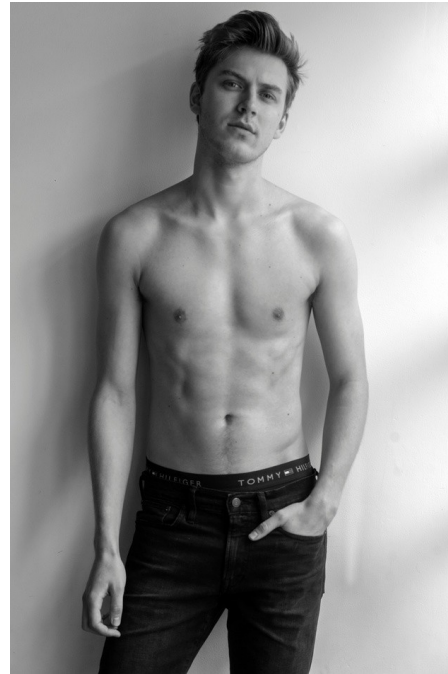

Maggie INC.

GEORGE HUMPHREYS

HEIGHT 6' 2" WAIST 32" INSEAM 32" COLLAR 15 1/4" SHOE 11 HAIR BLONDE EYES BLUE