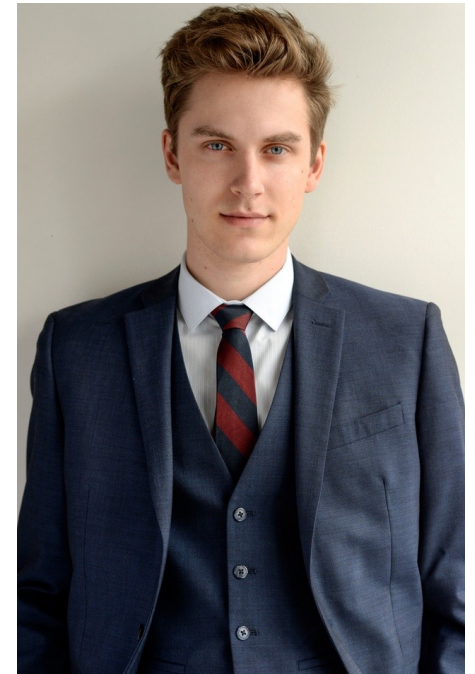

Maggie INC.

GEORGE HUMPHREYS

HEIGHT 6' 2" WAIST 32" INSEAM 32" COLLAR 15 1/4" SHOE 11 HAIR BLONDE EYES BLUE