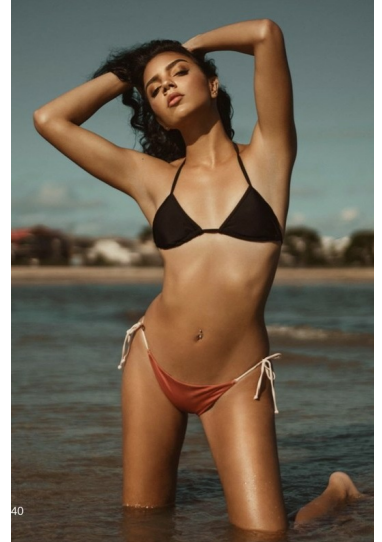

RAFIKA G

HEIGHT 163CM SHOE 6.5 DRESS 2 US / 6 UK / 34 EU BUST 81CM WAIST 69CM HIP 83CM HAIR BROWN EYES BROWN

STATE VIC

@JRMANAGEMENT WWW.JR-MANAGEMENT.COM.AU