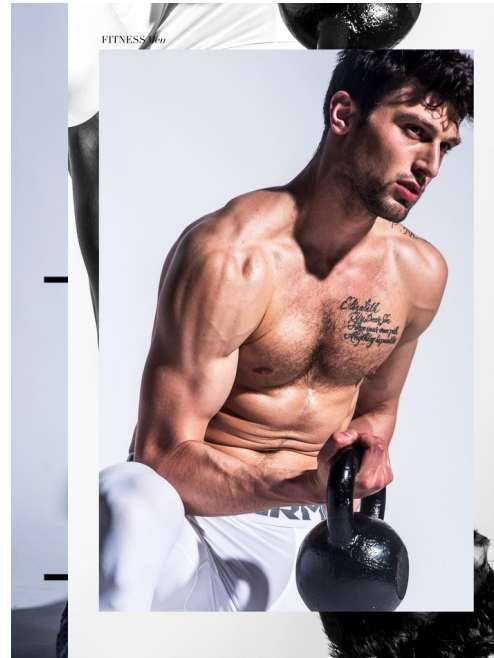

Maggie INC.

MICHAEL BOORNAZIAN

HEIGHT 6' 3" WAIST 32" HIP 34" INSEAM 34" SLEEVE 34" COLLAR 16" SUIT 42L SHOE 13
HAIR BROWN EYES HAZEL