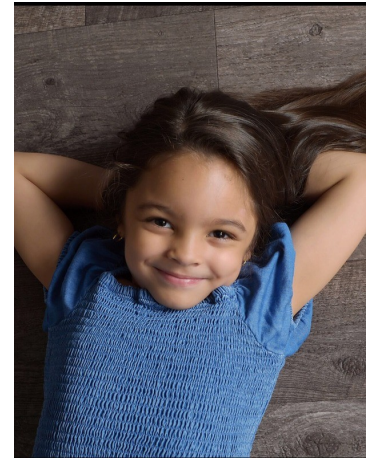

**AMARI HUGHES**

HEIGHT **3' 8"** SHOE **1** KIDS' CLOTHING **7** HAIR **BROWN**