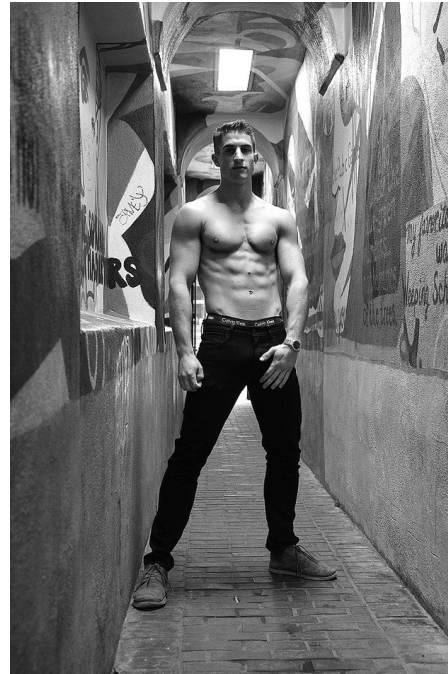

Maggie INC.

MATTHEW LOCKE

HEIGHT 6' 1" INSEAM 30" SLEEVE 34" COLLAR 16" SUIT 40L SHOE 11 HAIR BROWN
EYES BROWN